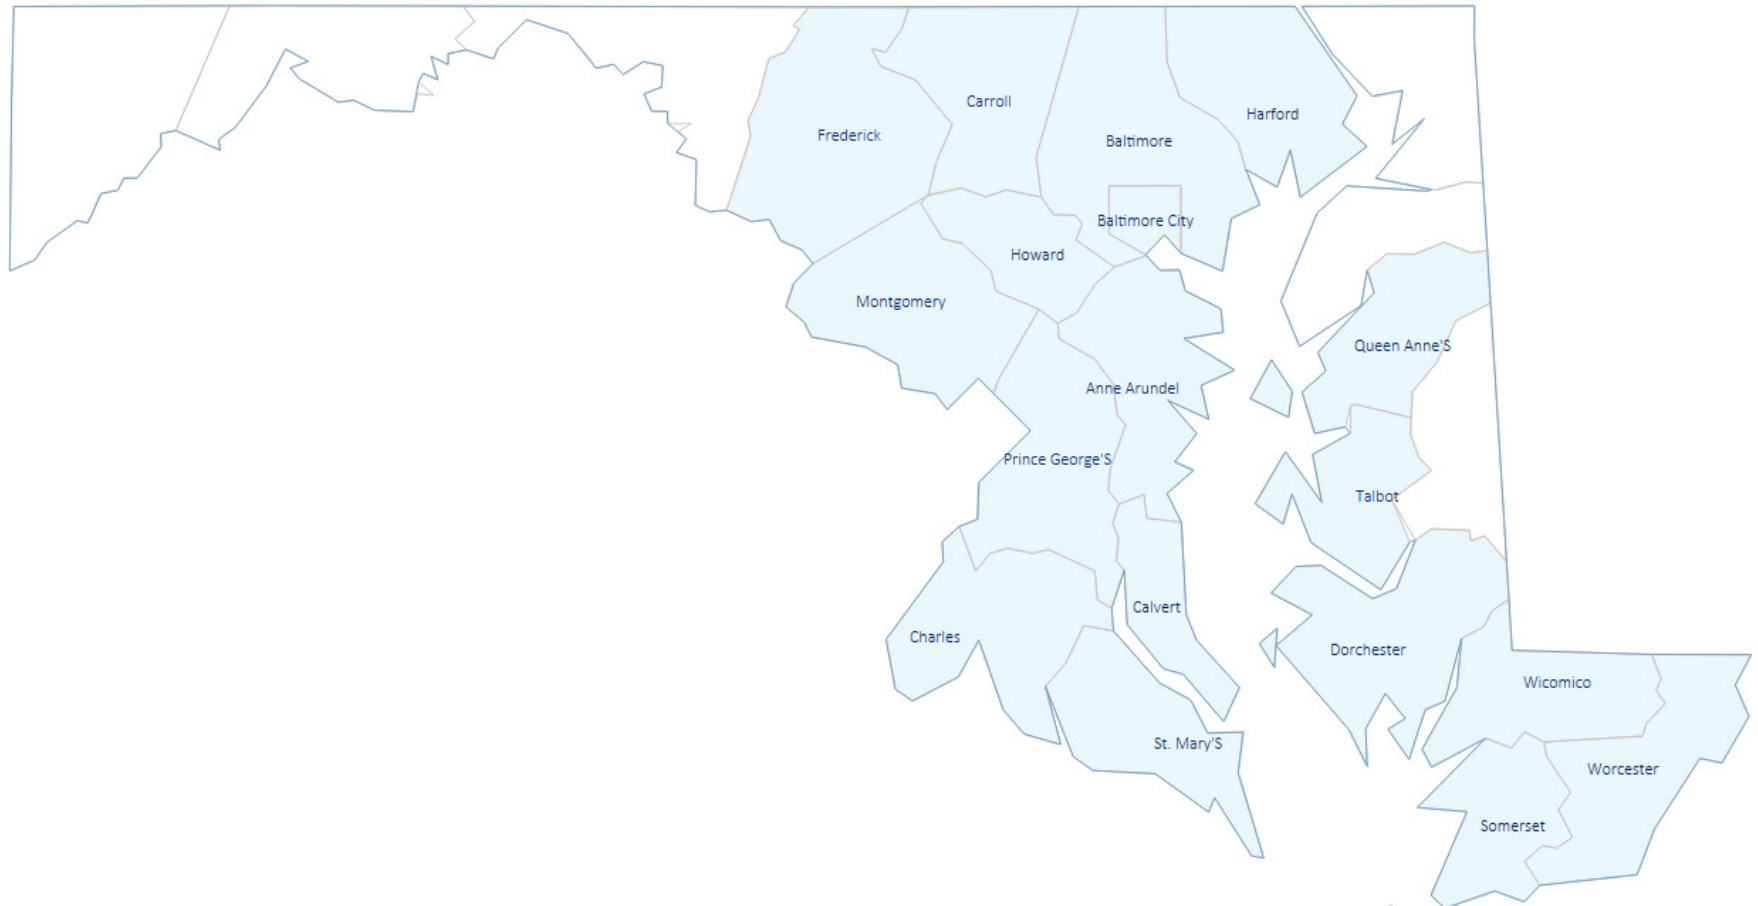

Counties in Maryland Assessment Areas