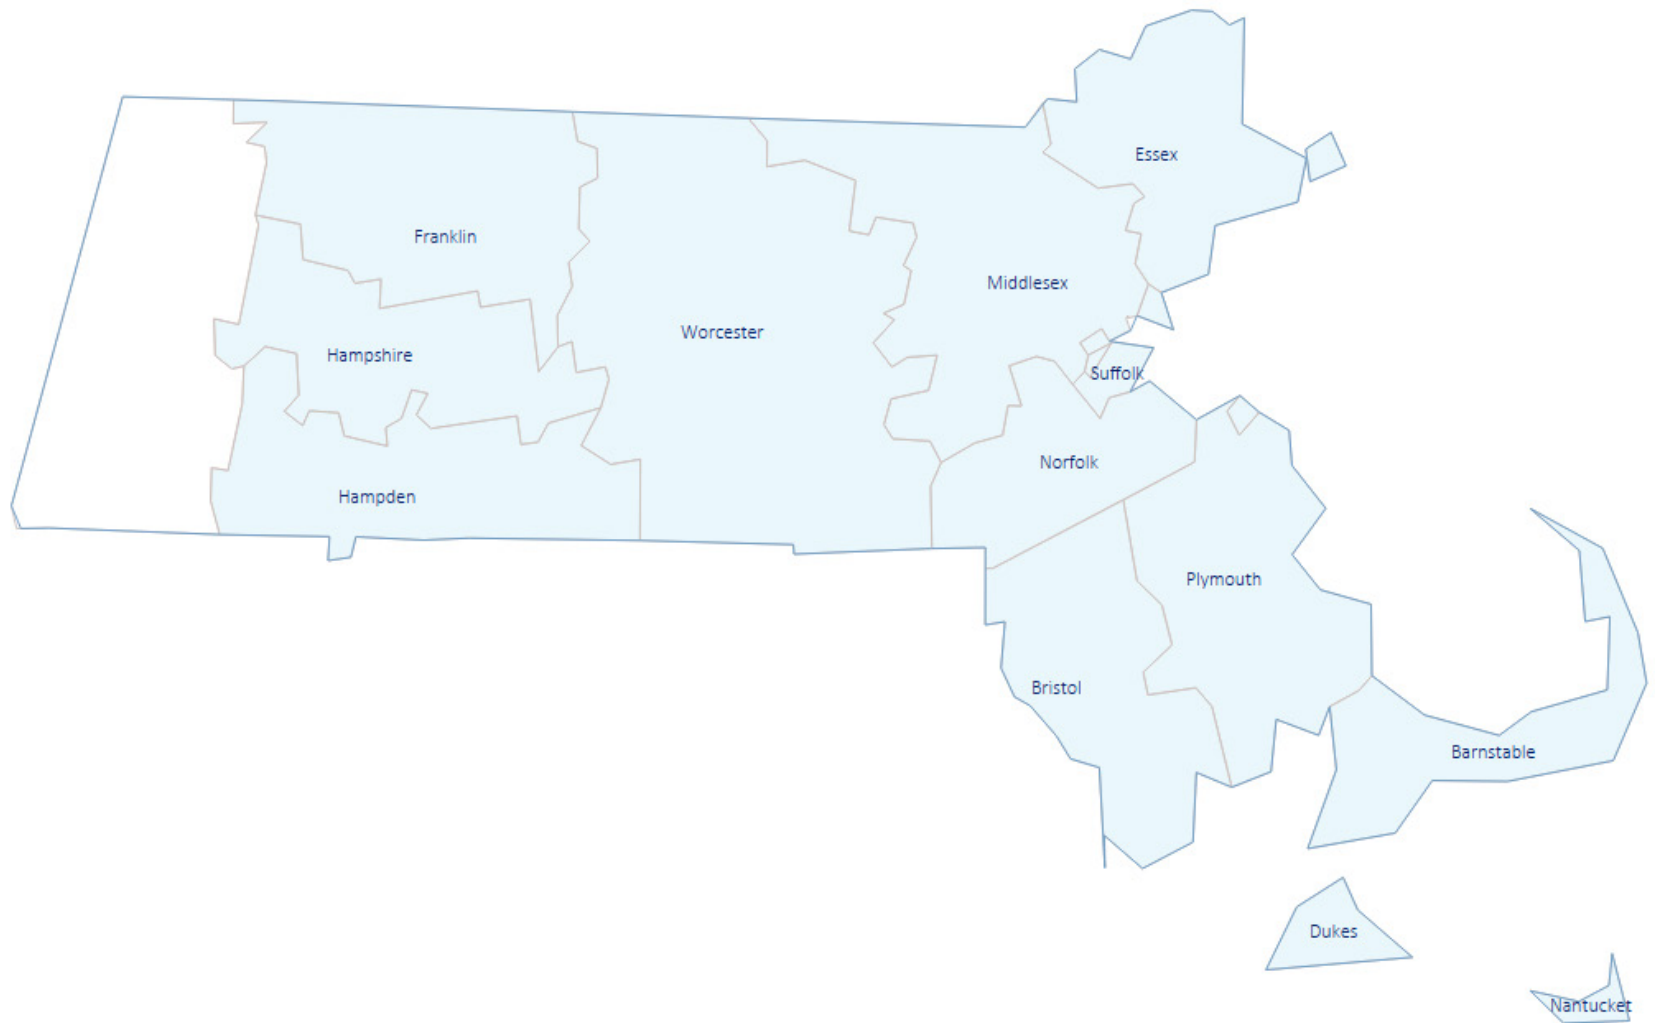

Counties in Massachusetts Assessment Areas